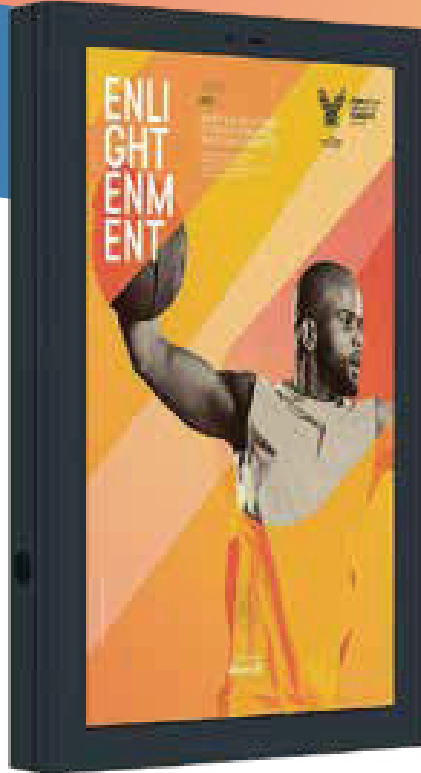

### MODEL : OKN-AMO-XX

Wifi

IP 65

4K UHD Display

#### FEATURE

- 7\*24 Hours uninterrupted playback
- IP65 waterproof and dust-proof
- Vertical and horizontal installation optional
- Capacitive touch function optional
- Splicing screen display
- Built-in cooling and heating system
- Remote management system
- Intelligent brightness adjustment
- Nano insulation treatment
- 4K UHD resolution

#### PRODUCT DESCRIPTION

MODEL	OKN-AMO-43	OKN-AMO-55	OKN-AMO-75	OKN-AMO-86
PANEL SIZE	43"(16:9)	55"(16:9)	75"(16:9)	86"(16:9)
RESOLUTION	1920*1080	1650*928	1650*928	1650*928
CONTRAST RATIO	4000:1			
ACTIVE AREA(MM)	942*530	1209*680	1650*928	1897*1068
BRIGHTNESS	2500cd/m2			
VIEWING ANGLE	178/178			
COLOR	16.7M			
RESPONSE TIME	8ms			
GENERAL INFORMATION				
POWER CONSUMPTION	280W	500W	900W	1660W
PRODUCTION DIMENSION (MM)	1132*720*130	1429*936*130	1880*1198*165	2120*1291*180
N.W.	58KGS	95KGS	163KGS	265KGS
G.W.	63KGS	110KGS	183KGS	285KGS
WORKING TEMPERATURE	-20-50 C			
POWER	10-240V. 50-60Hz			